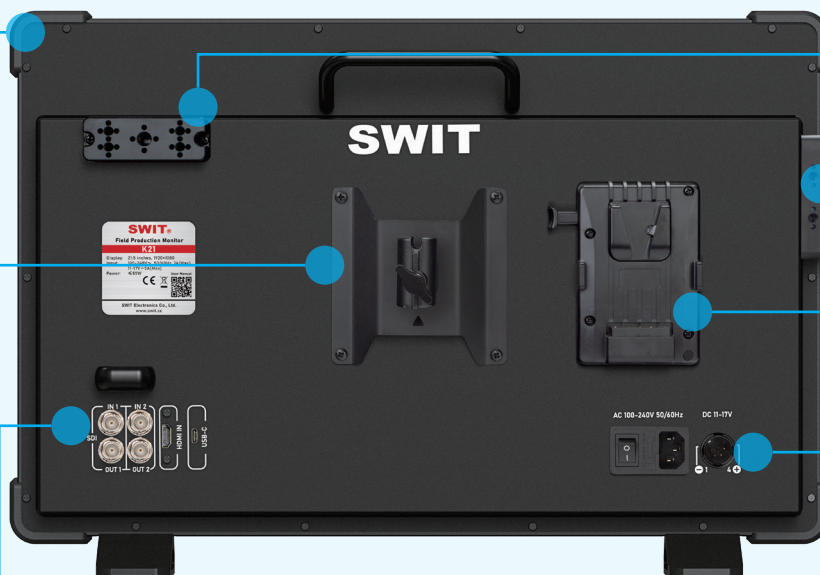

### ■ Features

- > 21.5" 1920×1080 FHD 10bit IPS Panel
- > 1500nits High Bright Sunlight View
- > Rubber Corner Anti-crash Guards
- > Screen Protective Glass, Quick Release
- > Interchangeable 1/4 & 3/8 Cheese plates
- > VESA to C-stand Mounting Adaptor
- > Provide One-stop Flight Case Version
- > 2K/3G/HD/SD-SDI & 4K-HDMI Monitoring
- > Built-in Multi-Camera Delog Luts SDR & HDR
- > 10× User 3DLuts Cubes Upload by USB-A
- > Automatic 3DLuts Calibration by USB-C
- > Scene OS - 8 Pages Create Quick Switching
- > 4× Function Keys Assigned for Each Scene
- > AC / 4-pin XLR DC / V-mount Battery Power

4× Corner Guards  
Anti-crash

10×10 VESA to  
Light Stand Adaptor

3G-SDI 2-in 2-out  
4K-HDMI 1.4 in  
USB-C Calibration

V-mount Plate  
4-pin DC 11-17V in  
AC 100-240V in

2× Cheese boards  
Rear/Side free install