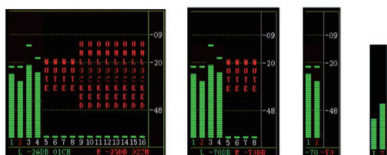

SWIT®

S-1273F

27" Waveform Studio LCD Monitor

Waveform

display position selection:
four corners and large centre,
with adjusted transluence

Y, Cb, Cr, R, G, B selection display
Green color False color Single line

Vector Scope/ Histogram

Vector in white Vector in green Vector in false color

display position selection:
four corners and large centre,
with adjusted transluence
R/G/B/Y parallel display

Audio Meter Level

SDI: 16-ch / HDMI: 8-ch
Select any 2 channel to output
Audio abnormal alert info display
Display only 2-ch, 8-ch, or full 16-ch
Chart position / Translucent adjust

Rear Terminals

Features

- ◆ 27-inch LCD Panel, 1920×1080 resolution
- ◆ 2K/3G/HD/SD-SDI (x2), HDMI monitoring
- ◆ Y/Pb/Pr, VGA, CVBS monitoring
- ◆ 16-ch Embedded audio meters with alert
- ◆ Select any 2 audio channels to output
- ◆ Waveform Y/Cb/Cr/R/G/B and single line
- ◆ Vector scope, histogram R/G/B/Y
- ◆ Peaking focus assist (red/blue switch)
- ◆ AFD, Timecode, H/V delay
- ◆ TSL UMD and text TALLY display
- ◆ Safety Marker 4:3/13:9/14:9/15:9/1.85:1/2.35:1
- ◆ False Color, R/G/B/Mono
- ◆ Zebra stripes, Internal Color Bar
- ◆ V-mount / Gold mount battery plate optional
- ◆ USB firmware upgrade

Specification

LCD Performance

Size	27 inches
Display area	598 × 336 mm
Resolution	1920 × 1080
Color	16.77 million colors
Aspect ratio	16:9 / 4:3
Brightness	250 cd/m ²
Contrast	1000:1
Viewing Angle	H/V: 178° / 178°