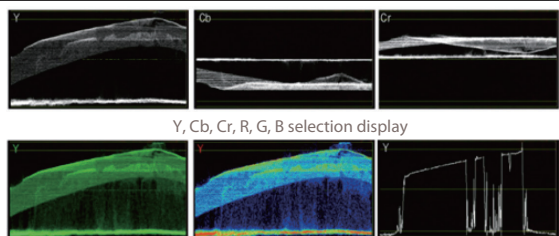

SWIT®

S-1273F

27" Waveform Studio LCD Monitor

Waveform

display position selection:
four corners and large centre,
with adjusted transluence

Y, Cb, Cr, R, G, B selection display
Green color False color Single line

Vector Scope/ Histogram

Vector in white Vector in green Vector in false color

display position selection:
four corners and large centre,
with adjusted transluence
R/G/B/Y parallel display

Audio Meter Level

SDI: 16-ch / HDMI: 8-ch
Select any 2 channel to output
Audio abnormal alert info display
Display only 2-ch, 8-ch, or full 16-ch
Chart position / Translucent adjust

Rear Terminals

Features

- ◆ 27-inch LCD Panel, 1920×1080 resolution
- ◆ 2K/3G/HD/SD-SDI (x2), HDMI monitoring
- ◆ Y/Pb/Pr, VGA, CVBS monitoring
- ◆ 16-ch Embedded audio meters with alert
- ◆ Select any 2 audio channels to output
- ◆ Waveform Y/Cb/Cr/R/G/B and single line
- ◆ Vector scope, histogram R/G/B/Y
- ◆ Peaking focus assist (red/blue switch)
- ◆ AFD, Timecode, H/V delay
- ◆ TSL UMD and text TALLY display
- ◆ Safety Marker 4:3/13:9/14:9/15:9/1.85:1/2.35:1
- ◆ False Color, R/G/B/Mono
- ◆ Zebra stripes, Internal Color Bar
- ◆ V-mount / Gold mount battery plate optional
- ◆ USB firmware upgrade

Specification

LCD Performance

Size	27 inches
Display area	598 × 336 mm
Resolution	1920 × 1080
Color	16.77 million colors
Aspect ratio	16:9 / 4:3
Brightness	250 cd/m ²
Contrast	1000:1
Viewing Angle	H/V: 178° / 178°