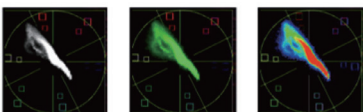

SWIT®

S-1273F

27" Waveform Studio LCD Monitor

Waveform

display position selection:
four corners and large centre,
with adjusted transluence

Y, Cb, Cr, R, G, B selection display
Green color False color Single line

Vector Scope/ Histogram

Vector in white Vector in green Vector in false color

display position selection:
four corners and large centre,
with adjusted transluence
R/G/B/Y parallel display

Audio Meter Level

SDI: 16-ch / HDMI: 8-ch
Select any 2 channel to output
Audio abnormal alert info display
Display only 2-ch, 8-ch, or full 16-ch
Chart position / Translucent adjust

Rear Terminals

Features

- ◆ 27-inch LCD Panel, 1920×1080 resolution
- ◆ 2K/3G/HD/SD-SDI (x2), HDMI monitoring
- ◆ Y/Pb/Pr, VGA, CVBS monitoring
- ◆ 16-ch Embedded audio meters with alert
- ◆ Select any 2 audio channels to output
- ◆ Waveform Y/Cb/Cr/R/G/B and single line
- ◆ Vector scope, histogram R/G/B/Y
- ◆ Peaking focus assist (red/blue switch)
- ◆ AFD, Timecode, H/V delay
- ◆ TSL UMD and text TALLY display
- ◆ Safety Marker 4:3/13:9/14:9/15:9/1.85:1/2.35:1
- ◆ False Color, R/G/B/Mono
- ◆ Zebra stripes, Internal Color Bar
- ◆ V-mount / Gold mount battery plate optional
- ◆ USB firmware upgrade

Specification

LCD Performance

Size	27 inches
Display area	598 × 336 mm
Resolution	1920 × 1080
Color	16.77 million colors
Aspect ratio	16:9 / 4:3
Brightness	250 cd/m ²
Contrast	1000:1
Viewing Angle	H/V: 178° / 178°