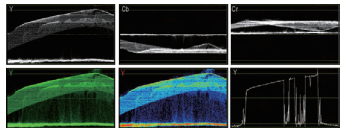

S-1073F

7-inch Full HD Waveform LCD Monitor

Features

- ◆ 7" non-glaring LCD, 1920×1200 FHD
- ◆ Optical bonding LCD panel
- ◆ All metal housing, thinner and robust
- ◆ 2K/3G/HD/SD-SDI input and loop out
- ◆ HDMI input, loop out, converted to SDI out
- ◆ 16-ch Embedded audio meters with alert
- ◆ Select any 2 audio channels to output
- ◆ Waveform Y/Cb/Cr/R/G/B and single line
- ◆ Vector scope, histogram R/G/B/Y
- ◆ Peaking focus assist (dual color)
- ◆ AFD, timecode, H/V delay, Zebra stripes
- ◆ Marker 4:3, 13:9, 14:9, 15:9, 1.85:1, 2.35:1
- ◆ False color, R/G/B/Mono, 100% colorbar
- ◆ GPI control and soft Tally display
- ◆ V / Gold mount and various DV plate install
- ◆ USB firmware upgrade

Package

Basic package

Luxury package additional

Video quality monitoring assist

Audio Meters

SDI: 16-ch / HDMI: 8-ch
 Select any 2 channel to output
 Audio abnormal alert info display
 Display only 2-ch, 8-ch, or full 16-ch
 Chart position / Translucent adjust

Waveforms

Y/Cb/Cr/R/G/B with single line selection
 White / Green / False color display
 Larger size waveform in center
 Chart position / Translucent adjust

Peaking Focus Assist

Red / Blue lines select

Vector Scope

White / Color / False color display
 Larger size vector pattern in center
 Chart position / Translucent adjust

Histogram

R/G/B/Y histogram display
 100%–107% Over-exposure alert

Scale Markers

4:3, 13:9, 14:9, 15:9, 1.85:1, 2.35:1 markers
 Mask background translucent adjust