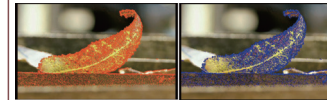

S-1073F

7-inch Full HD Waveform LCD Monitor

Features

- ◆ 7" non-glaring LCD, 1920×1200 FHD
- ◆ Optical bonding LCD panel
- ◆ All metal housing, thinner and robust
- ◆ 2K/3G/HD/SD-SDI input and loop out
- ◆ HDMI input, loop out, converted to SDI out
- ◆ 16-ch Embedded audio meters with alert
- ◆ Select any 2 audio channels to output
- ◆ Waveform Y/Cb/Cr/R/G/B and single line
- ◆ Vector scope, histogram R/G/B/Y
- ◆ Peaking focus assist (dual color)
- ◆ AFD, timecode, H/V delay, Zebra stripes
- ◆ Marker 4:3, 13:9, 14:9, 15:9, 1.85:1, 2.35:1
- ◆ False color, R/G/B/Mono, 100% colorbar
- ◆ GPI control and soft Tally display
- ◆ V / Gold mount and various DV plate install
- ◆ USB firmware upgrade

Waveforms

Y/Cb/Cr/R/G/B with single line selection
 White / Green / False color display
 Larger size waveform in center
 Chart position / Translucent adjust

Peaking Focus Assist

Red / Blue lines select

Vector Scope